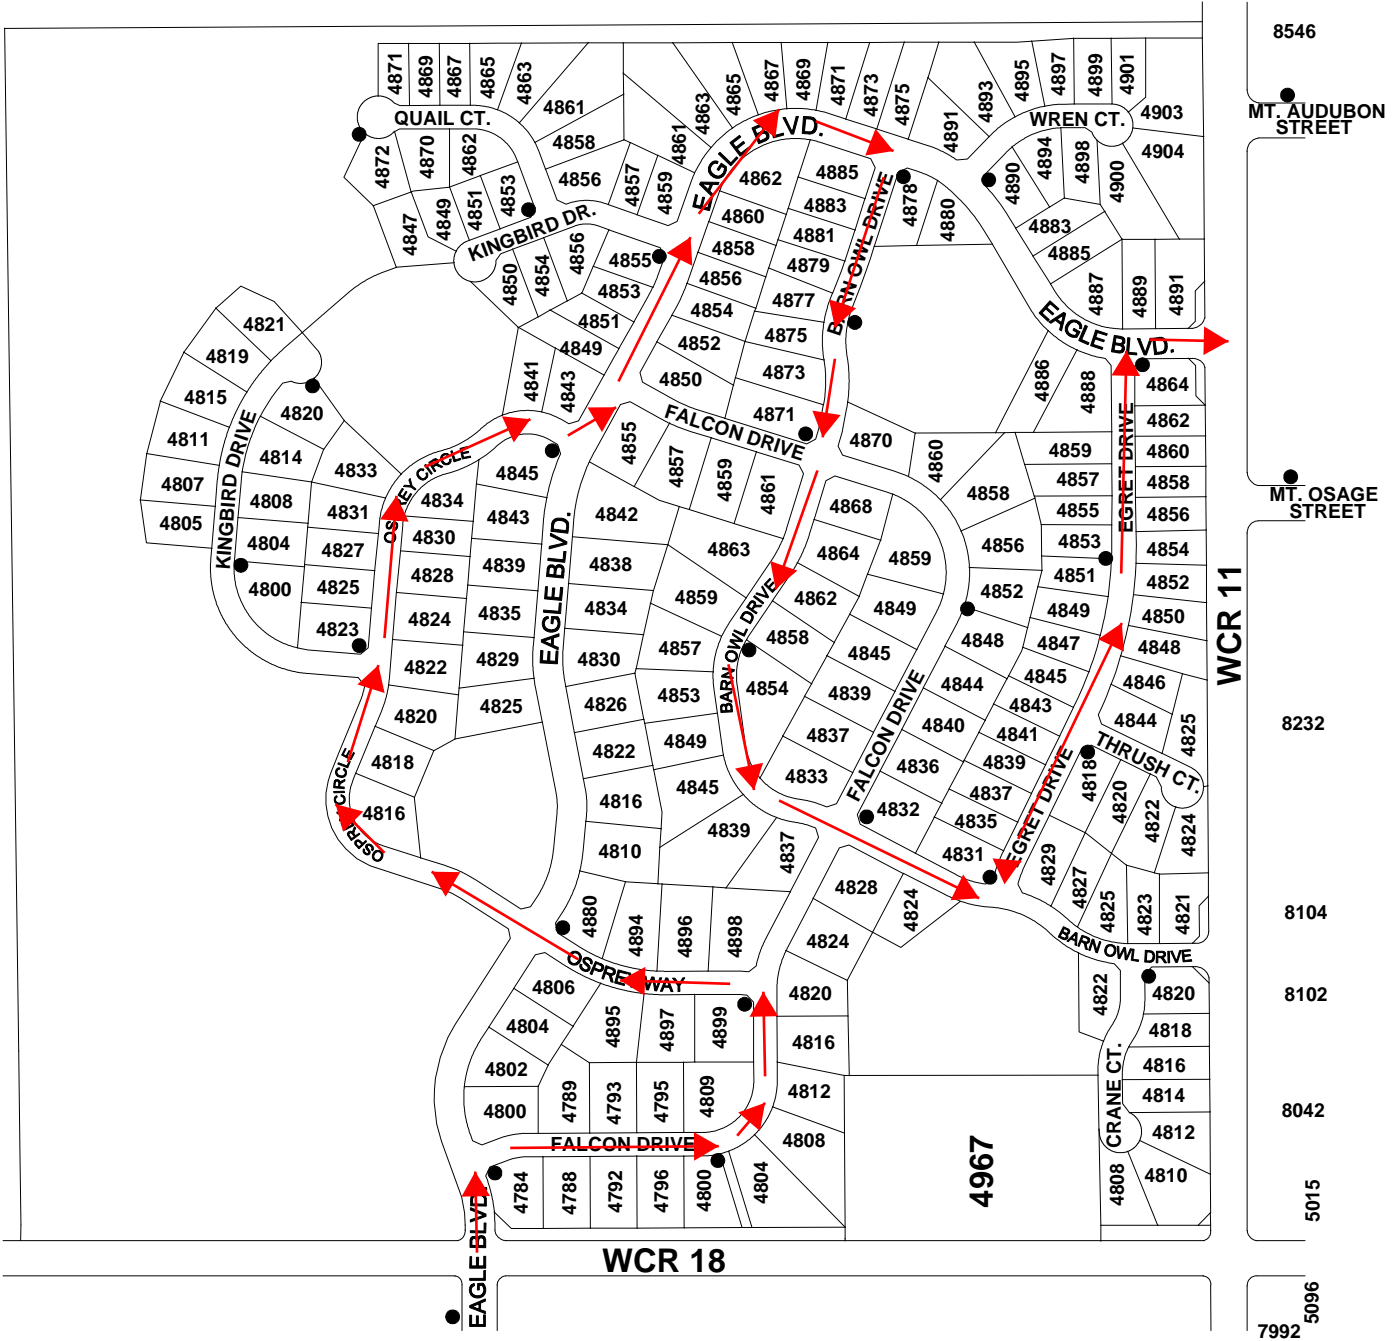

No Name Creek

12/22 A 1/3

WCR 13 / COLORADO BOULEVARD

REV. 05/2005

SANDPIPER

1975

5975

WCR 20

Raspberry Hill

12/22 B 1/4

Eagle Valley

12/22 B 2/4

WCR 11

Fox Run

12/22 B 4/4

Saddleback

0.25 Miles

Owl Lake

12/22 C 3/5