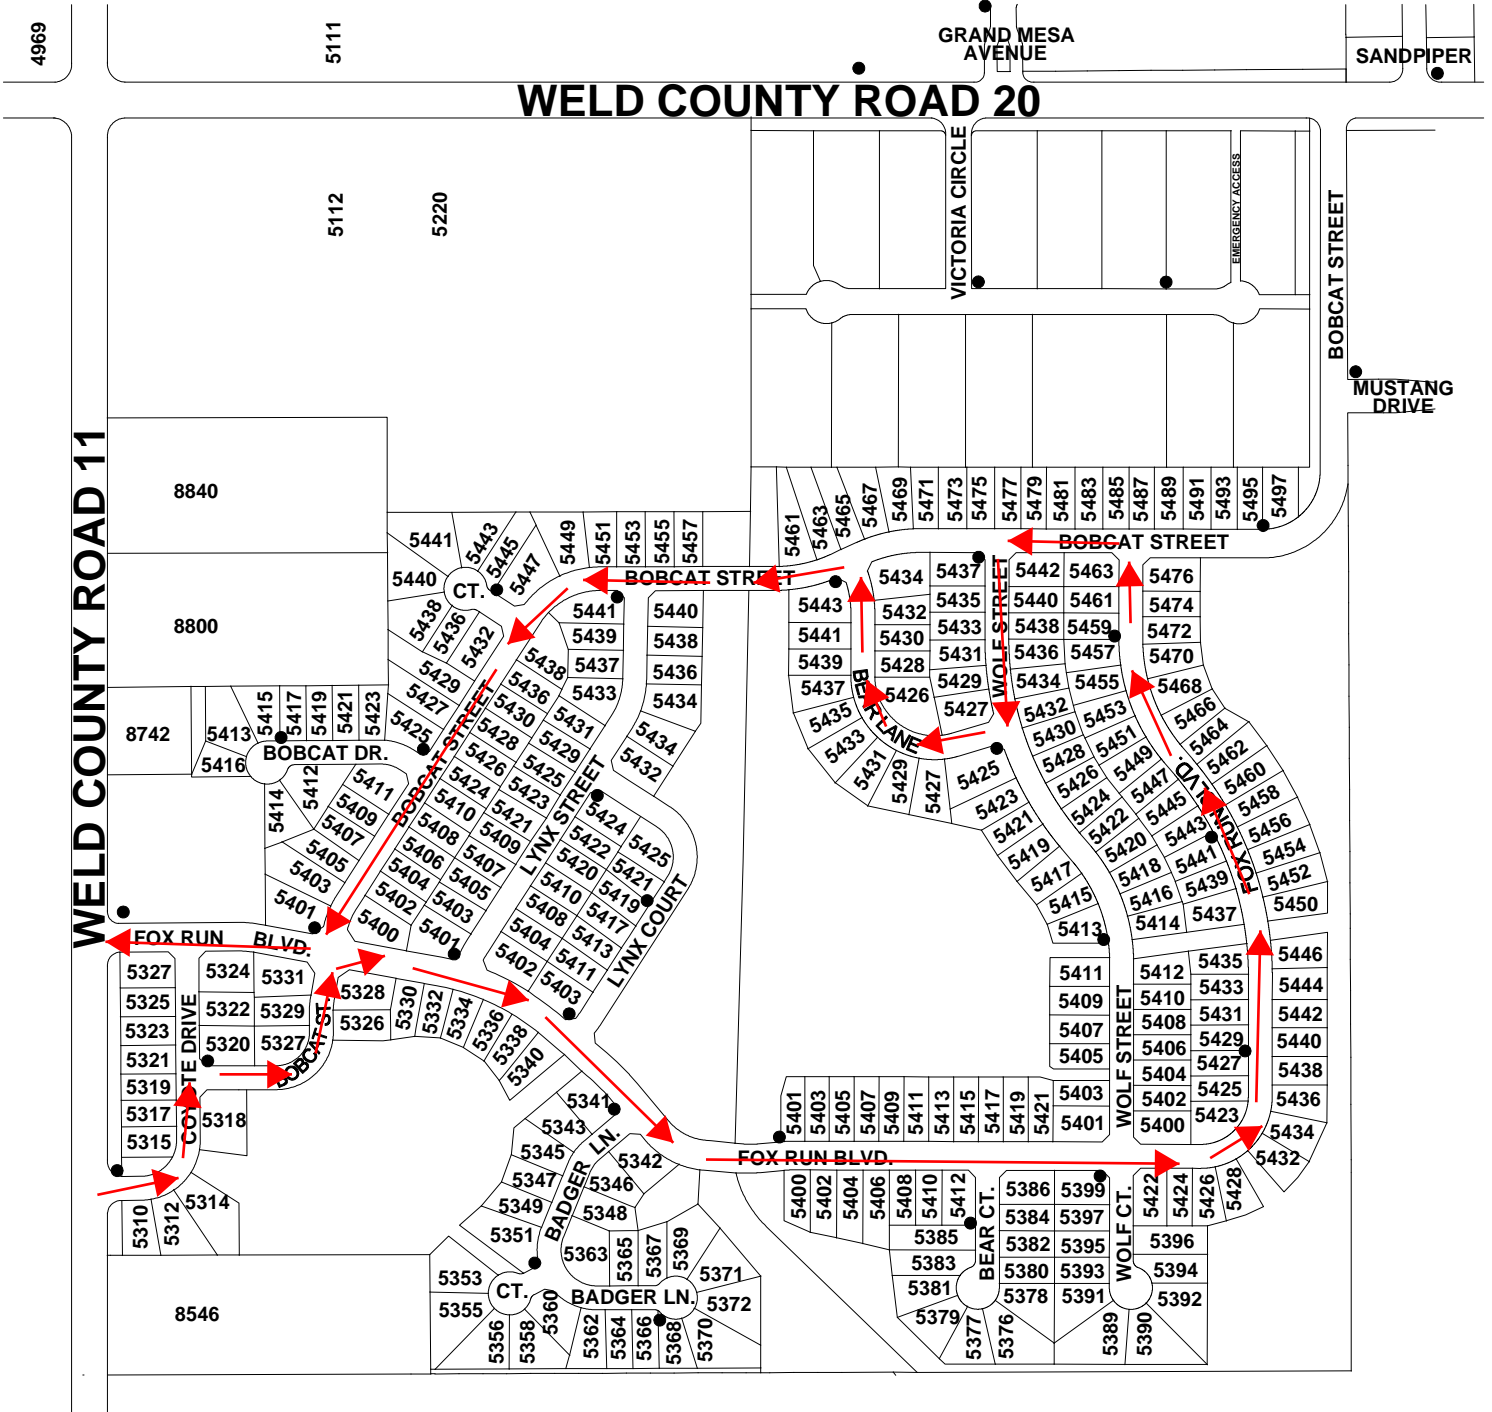

No Name Creek

12/22 A 1/3

WCR 13 / COLORADO BOULEVARD

REV. 05/2005

SANDPIPER

1975

5975

WCR 20

Raspberry Hill

12/22 B 1/4

Eagle Valley

12/22 B 2/4

WCR 11

Fox Run

12/22 B 4/4

Saddleback

0.25 Miles

Owl Lake

12/22 C 3/5