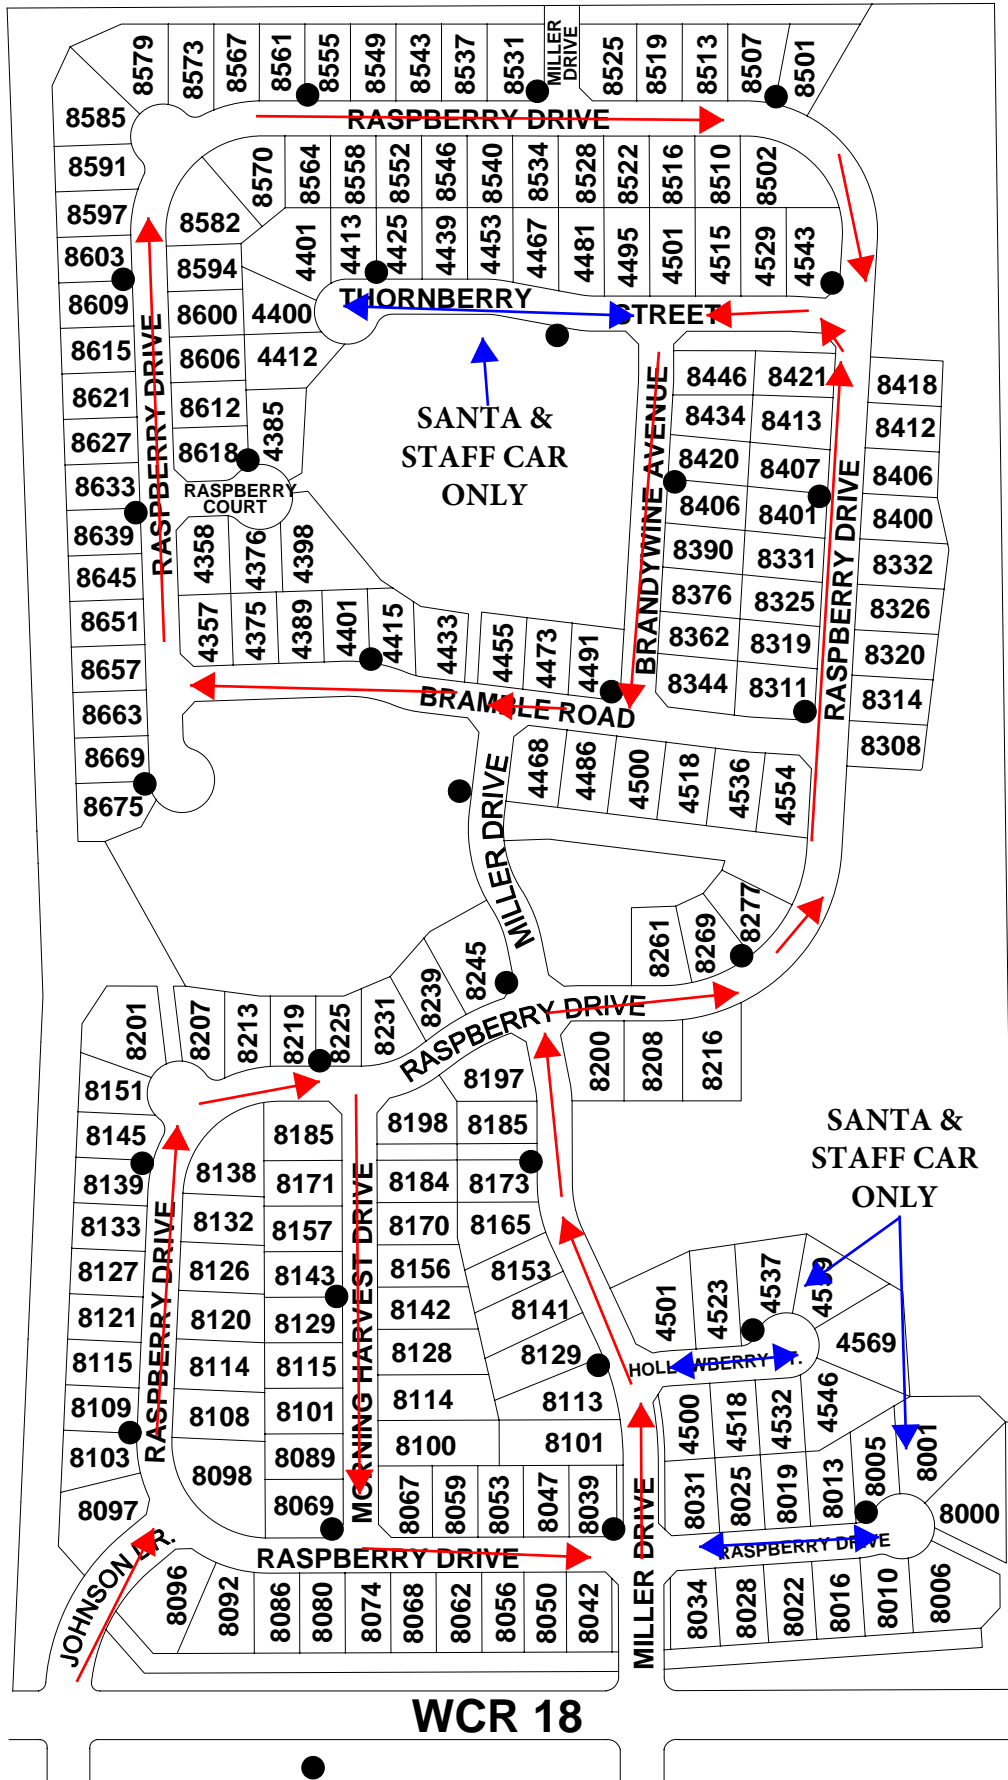

No Name Creek

12/22 A 1/3

WCR 13 / COLORADO BOULEVARD

REV. 05/2005

SANDPIPER

1975

5975

WCR 20

Raspberry Hill

12/22 B 1/4

Eagle Valley

12/22 B 2/4

WCR 11

Fox Run

12/22 B 4/4

Saddleback

0.25 Miles

Owl Lake

12/22 C 3/5