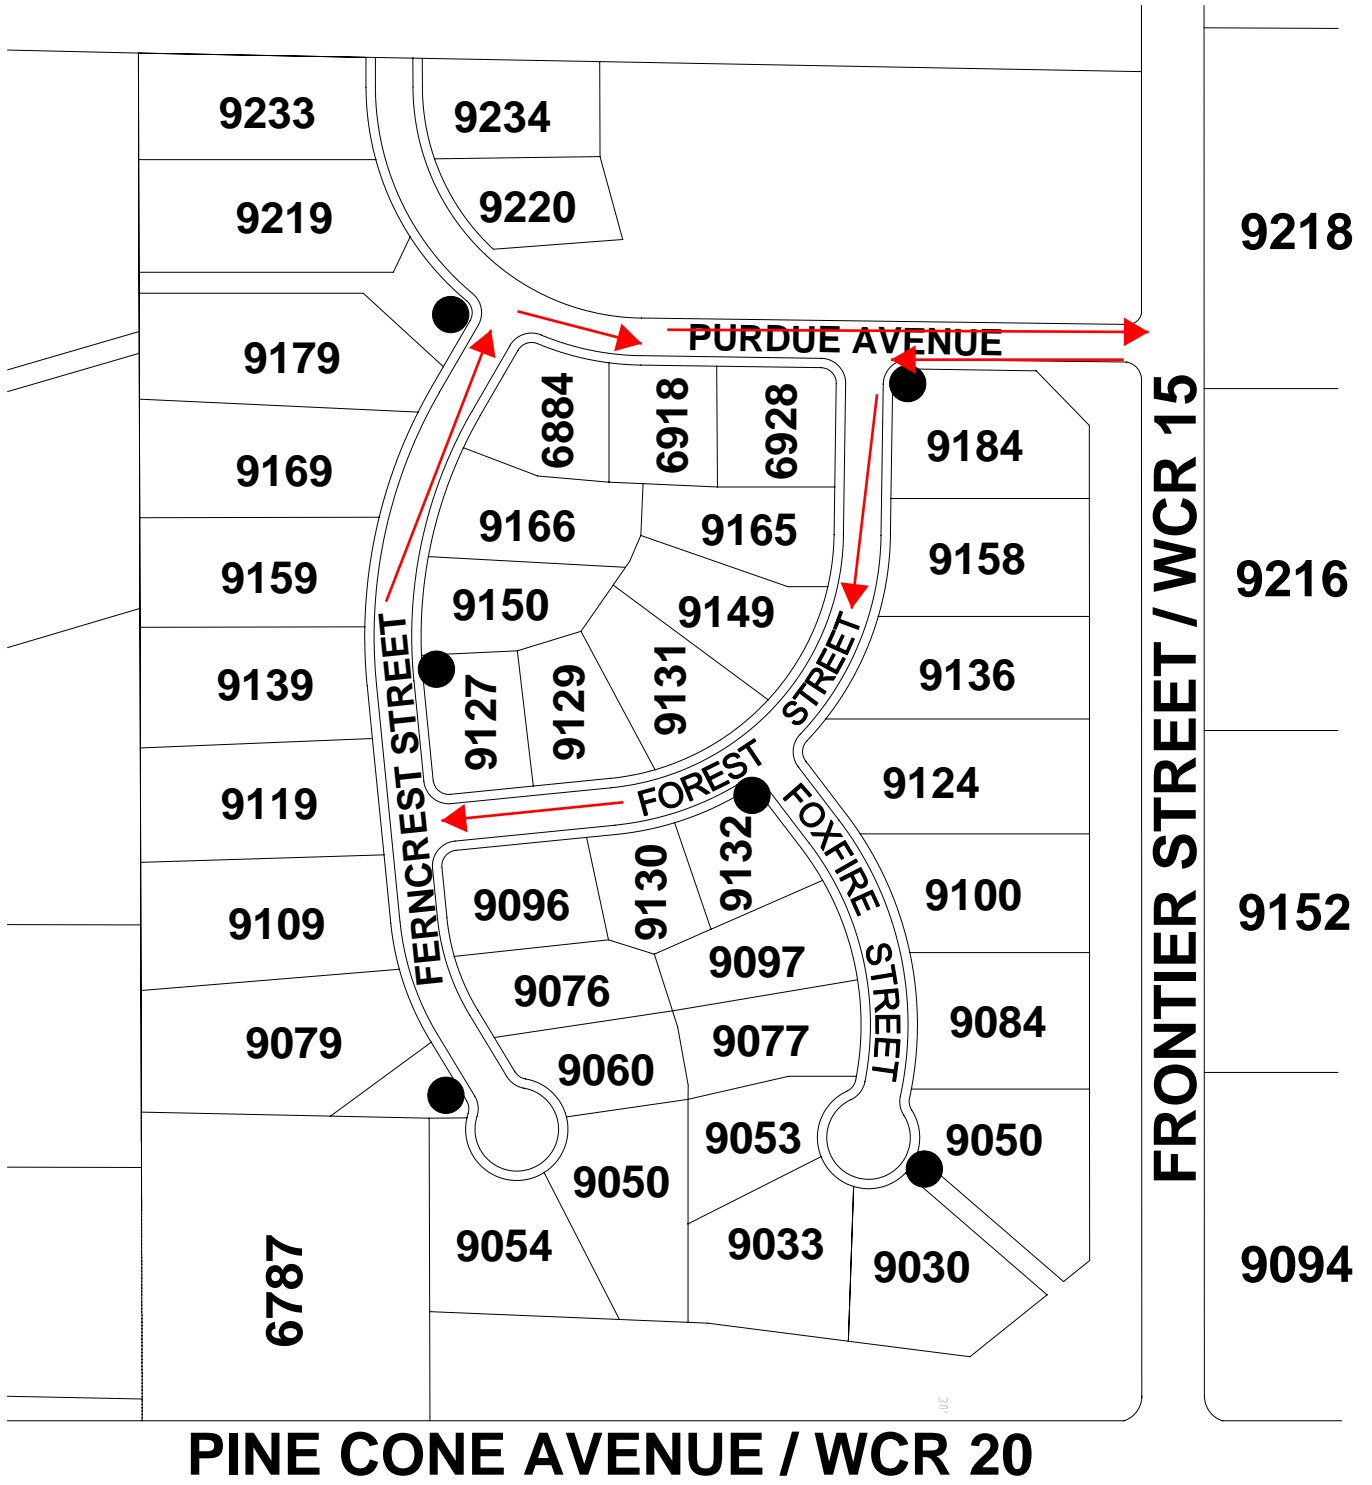

No Name Creek

12/22 A 1/3

WCR 13 / COLORADO BOULEVARD

REV. 05/2005

SANDPIPER

1975

5975

WCR 20

Raspberry Hill

12/22 B 1/4

Eagle Valley

12/22 B 2/4

WCR 11

Fox Run

12/22 B 4/4

Saddleback

0.25 Miles

Owl Lake

12/22 C 3/5