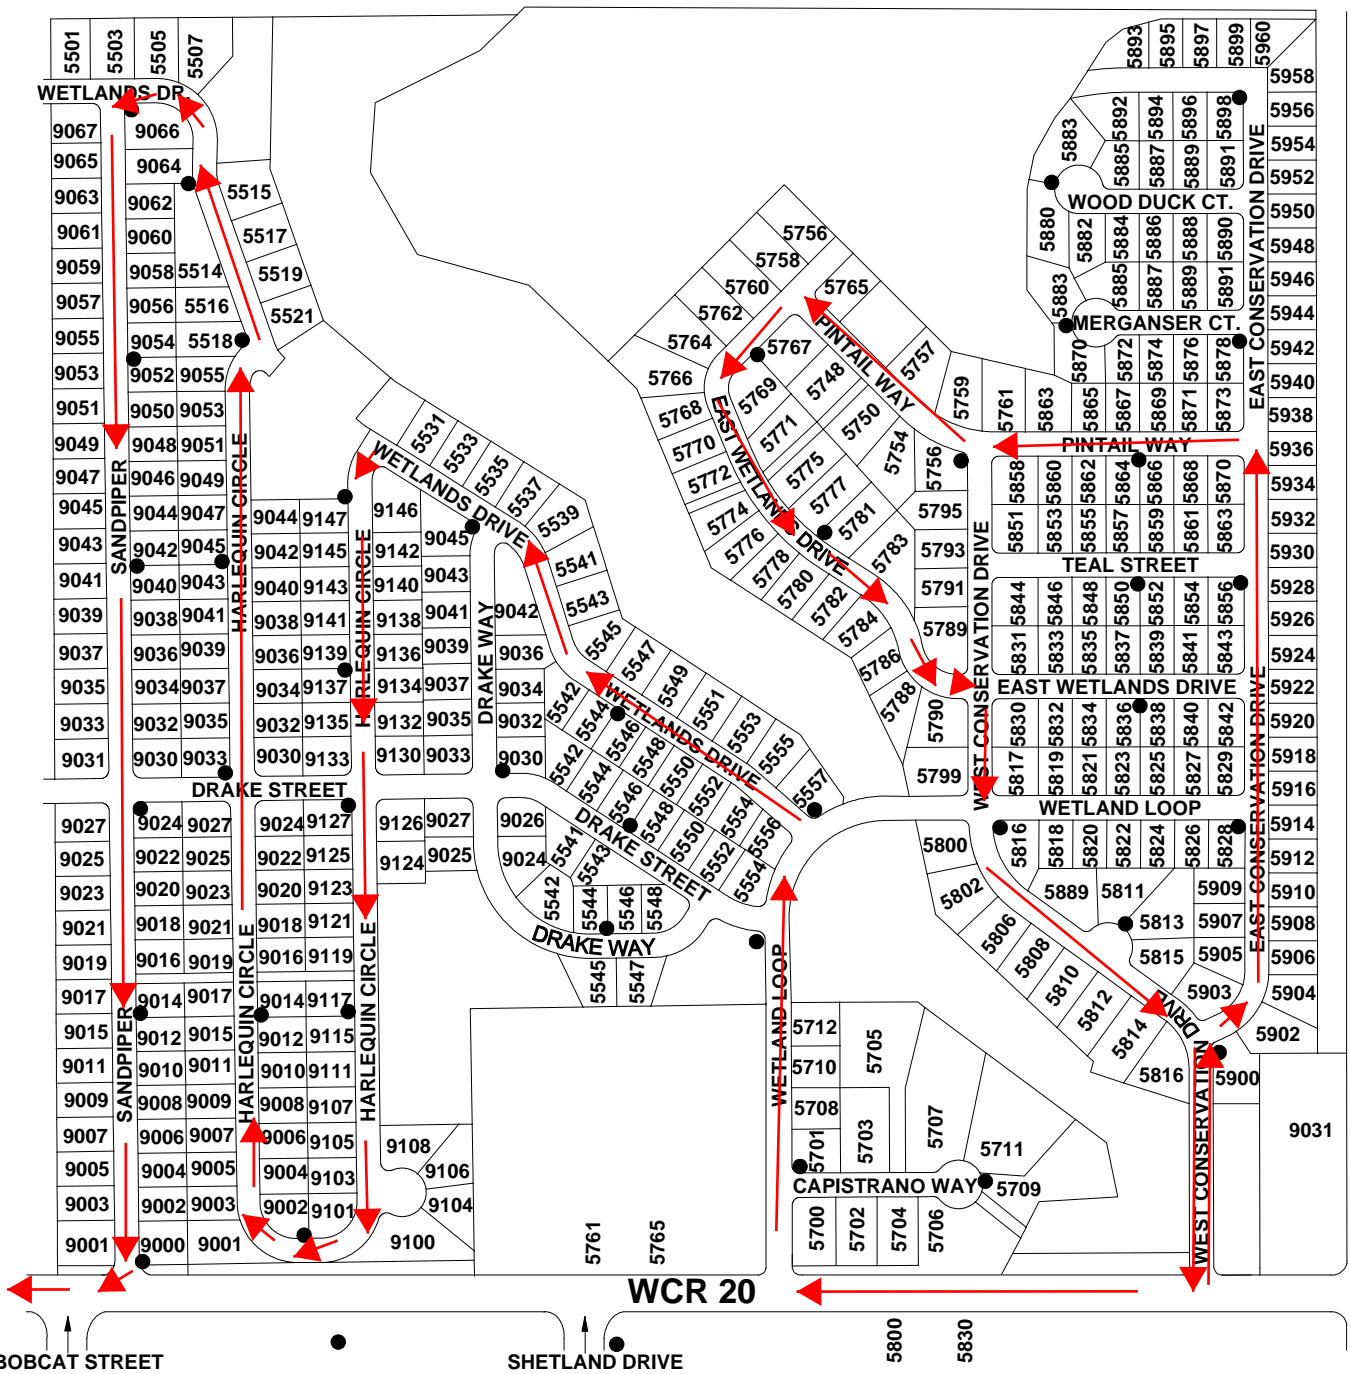

No Name Creek

12/22 A 1/3

WCR 13 / COLORADO BOULEVARD

REV. 05/2005

SANDPIPER

1975

5975

WCR 20

Raspberry Hill

12/22 B 1/4

Eagle Valley

12/22 B 2/4

WCR 11

Fox Run

12/22 B 4/4

Saddleback

0.25 Miles

Owl Lake

12/22 C 3/5