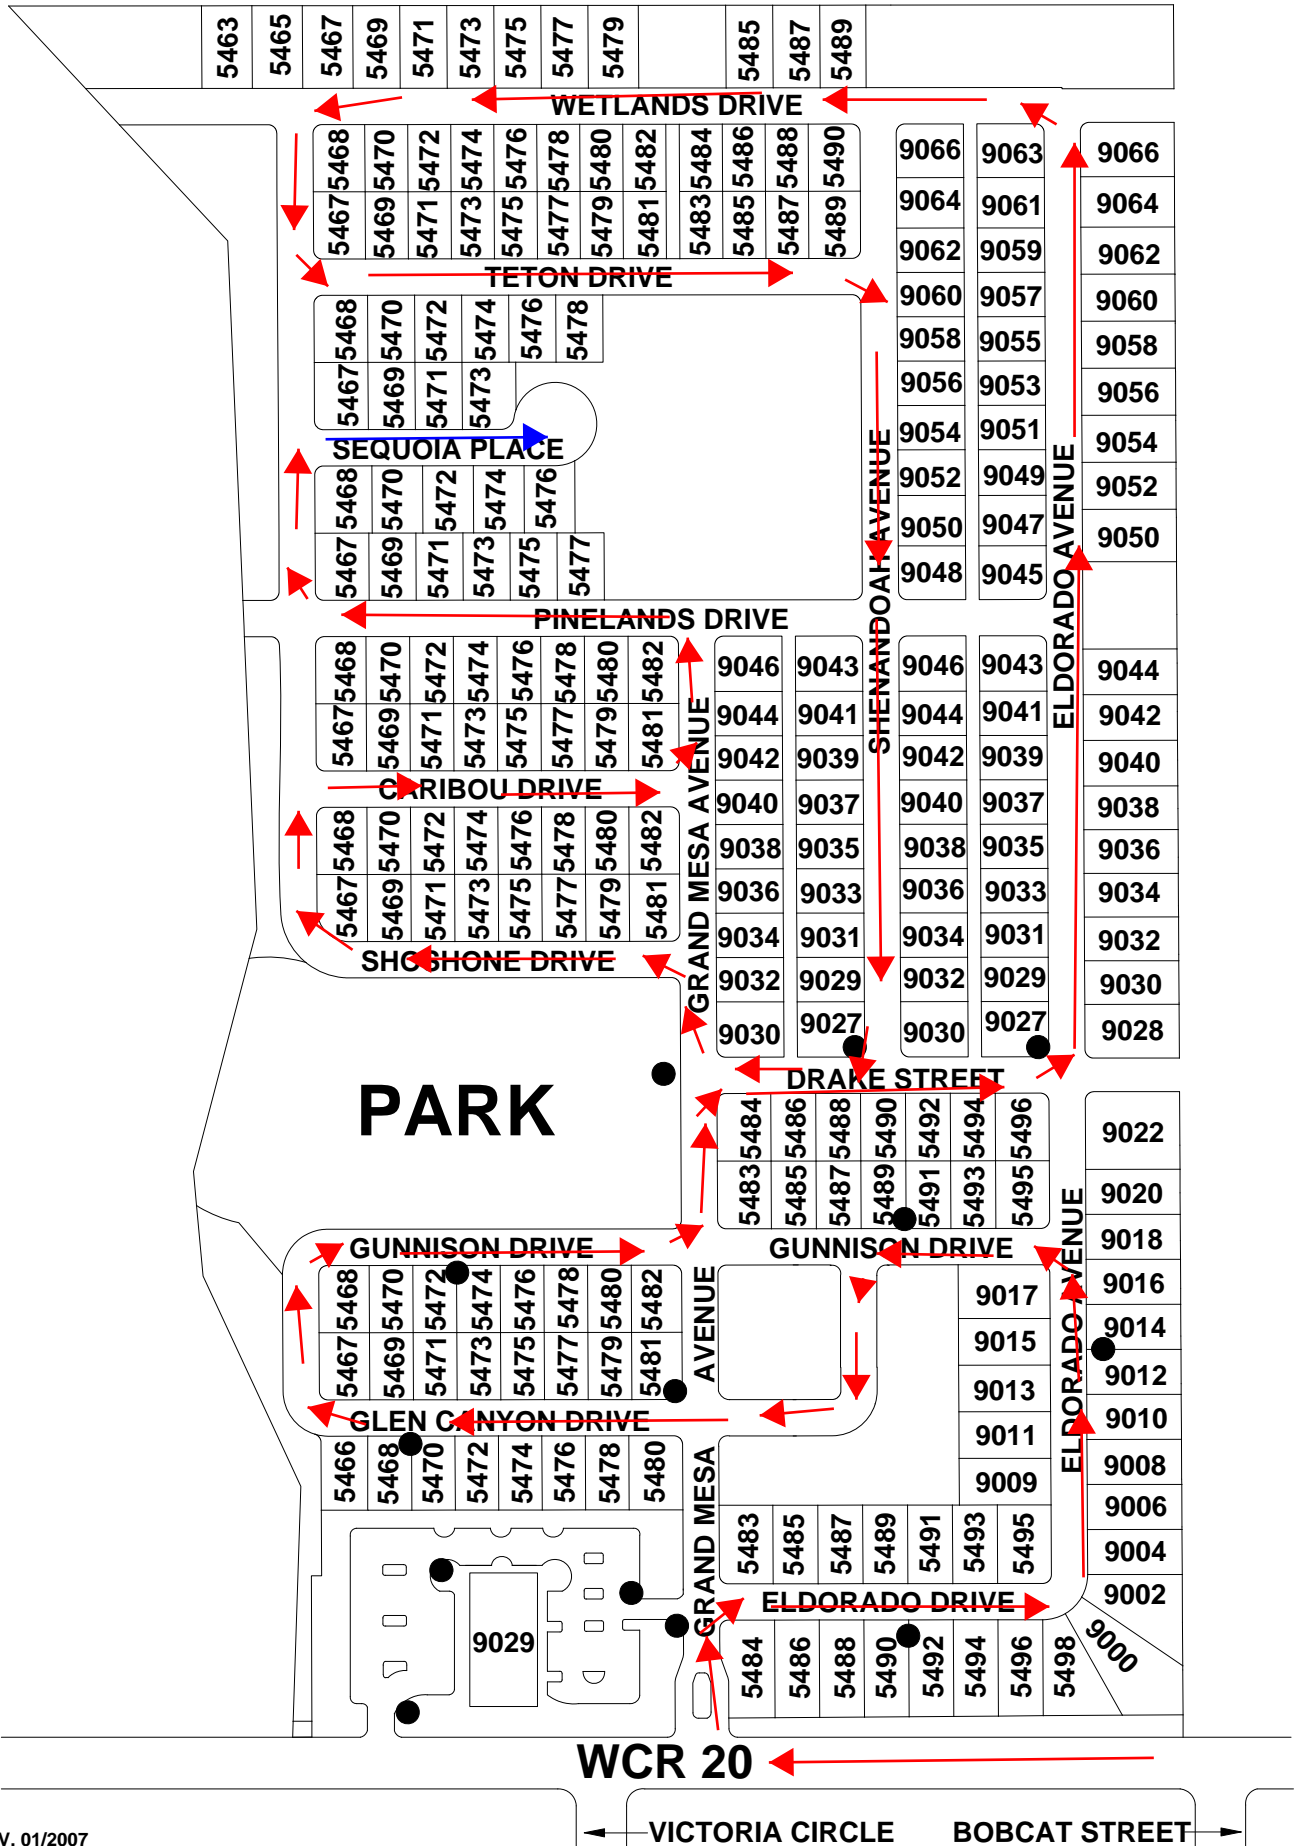

No Name Creek

12/22 A 1/3

WCR 13 / COLORADO BOULEVARD

REV. 05/2005

SANDPIPER

1975

5975

WCR 20

Raspberry Hill

12/22 B 1/4

Eagle Valley

12/22 B 2/4

WCR 11

Fox Run

12/22 B 4/4

Saddleback

0.25 Miles

Owl Lake

12/22 C 3/5