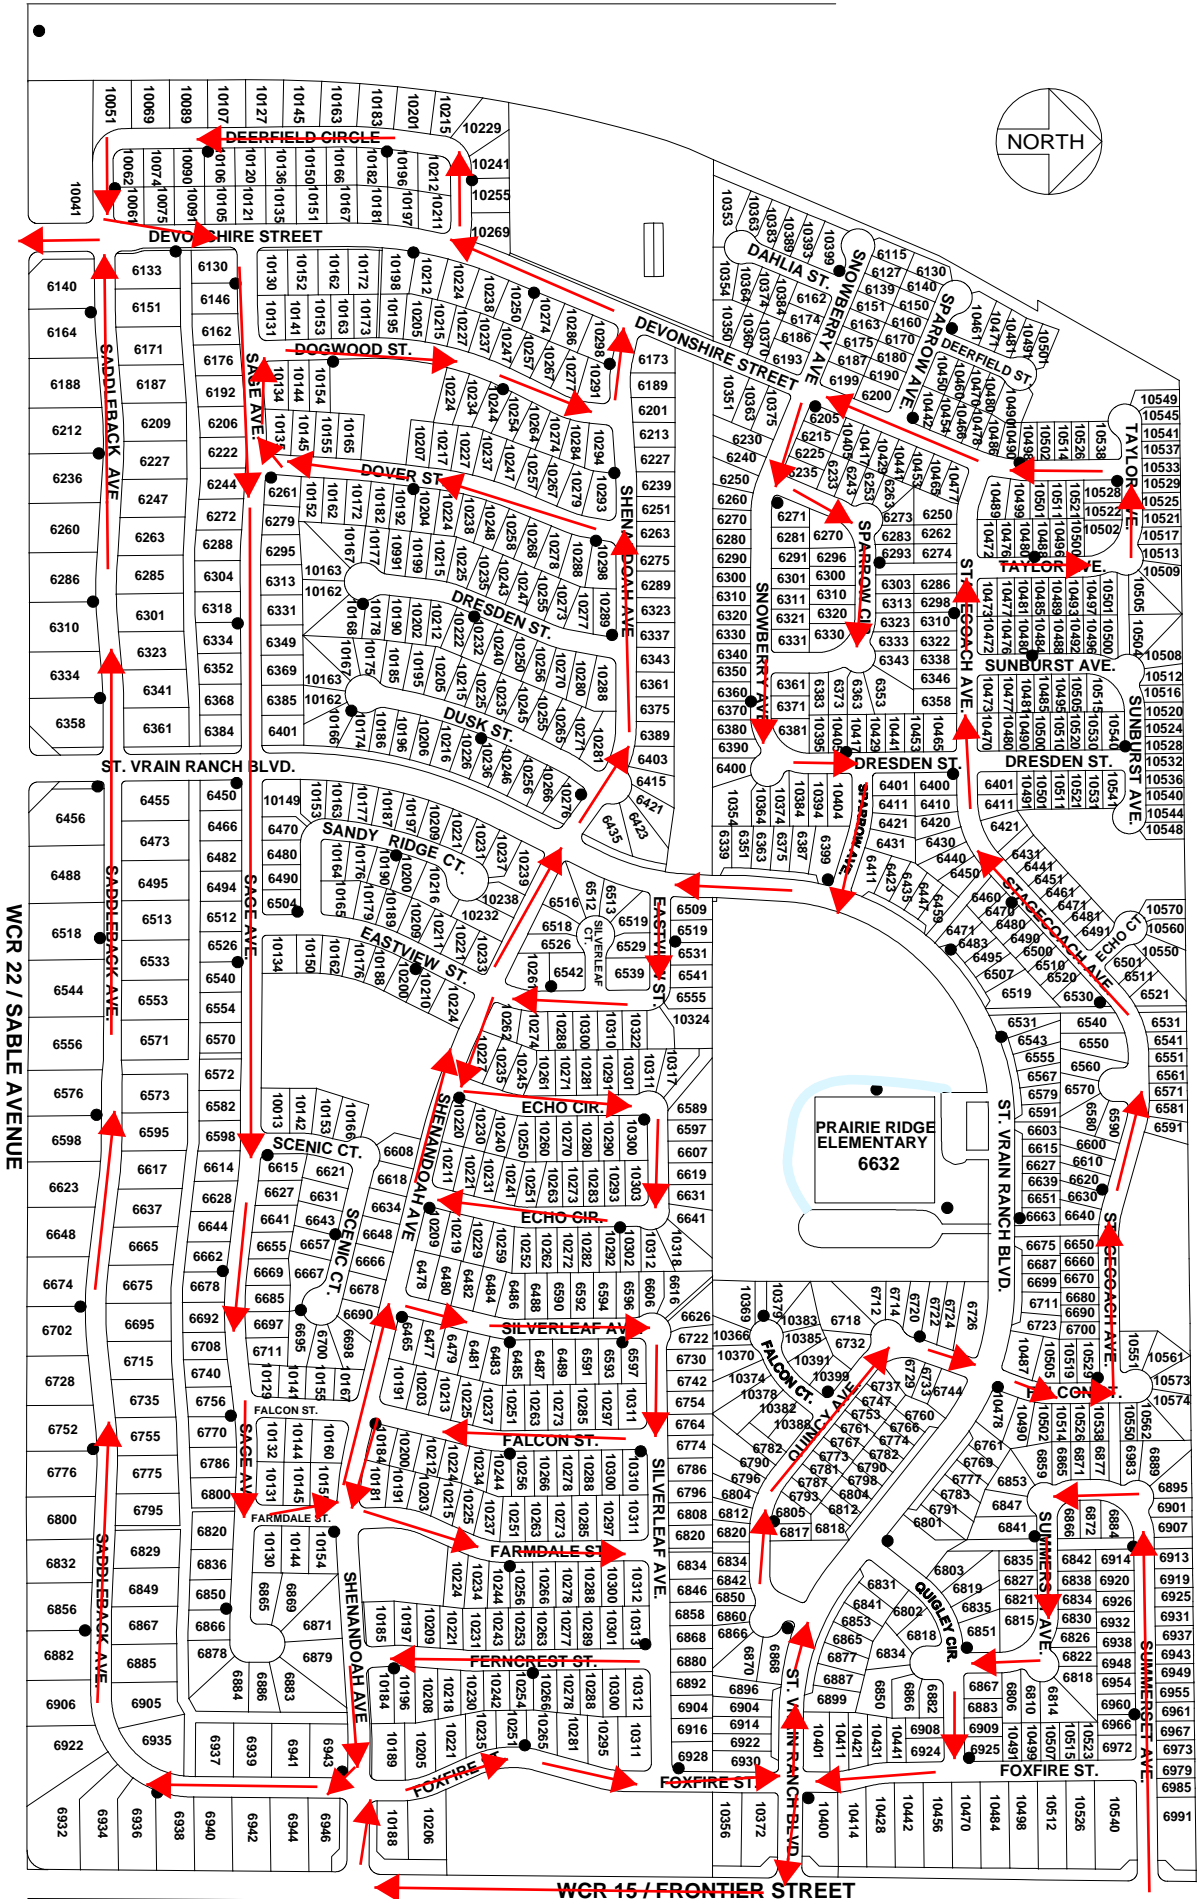

COAL RIDGE MIDDLE SCHOOL

EMERGENCY ACCESS

PARK

FIRESTONE BOULEVARD - WCR 24

FRONTIER STREET - WCR 15

# Ridgecrest and St. Vrain

# 12/21 A 2/2

WCR 13 / COLORADO BLVD.

# Old Town Frederick & Carriage Hills

TIPPLE PARKWAY /  
WCR 16