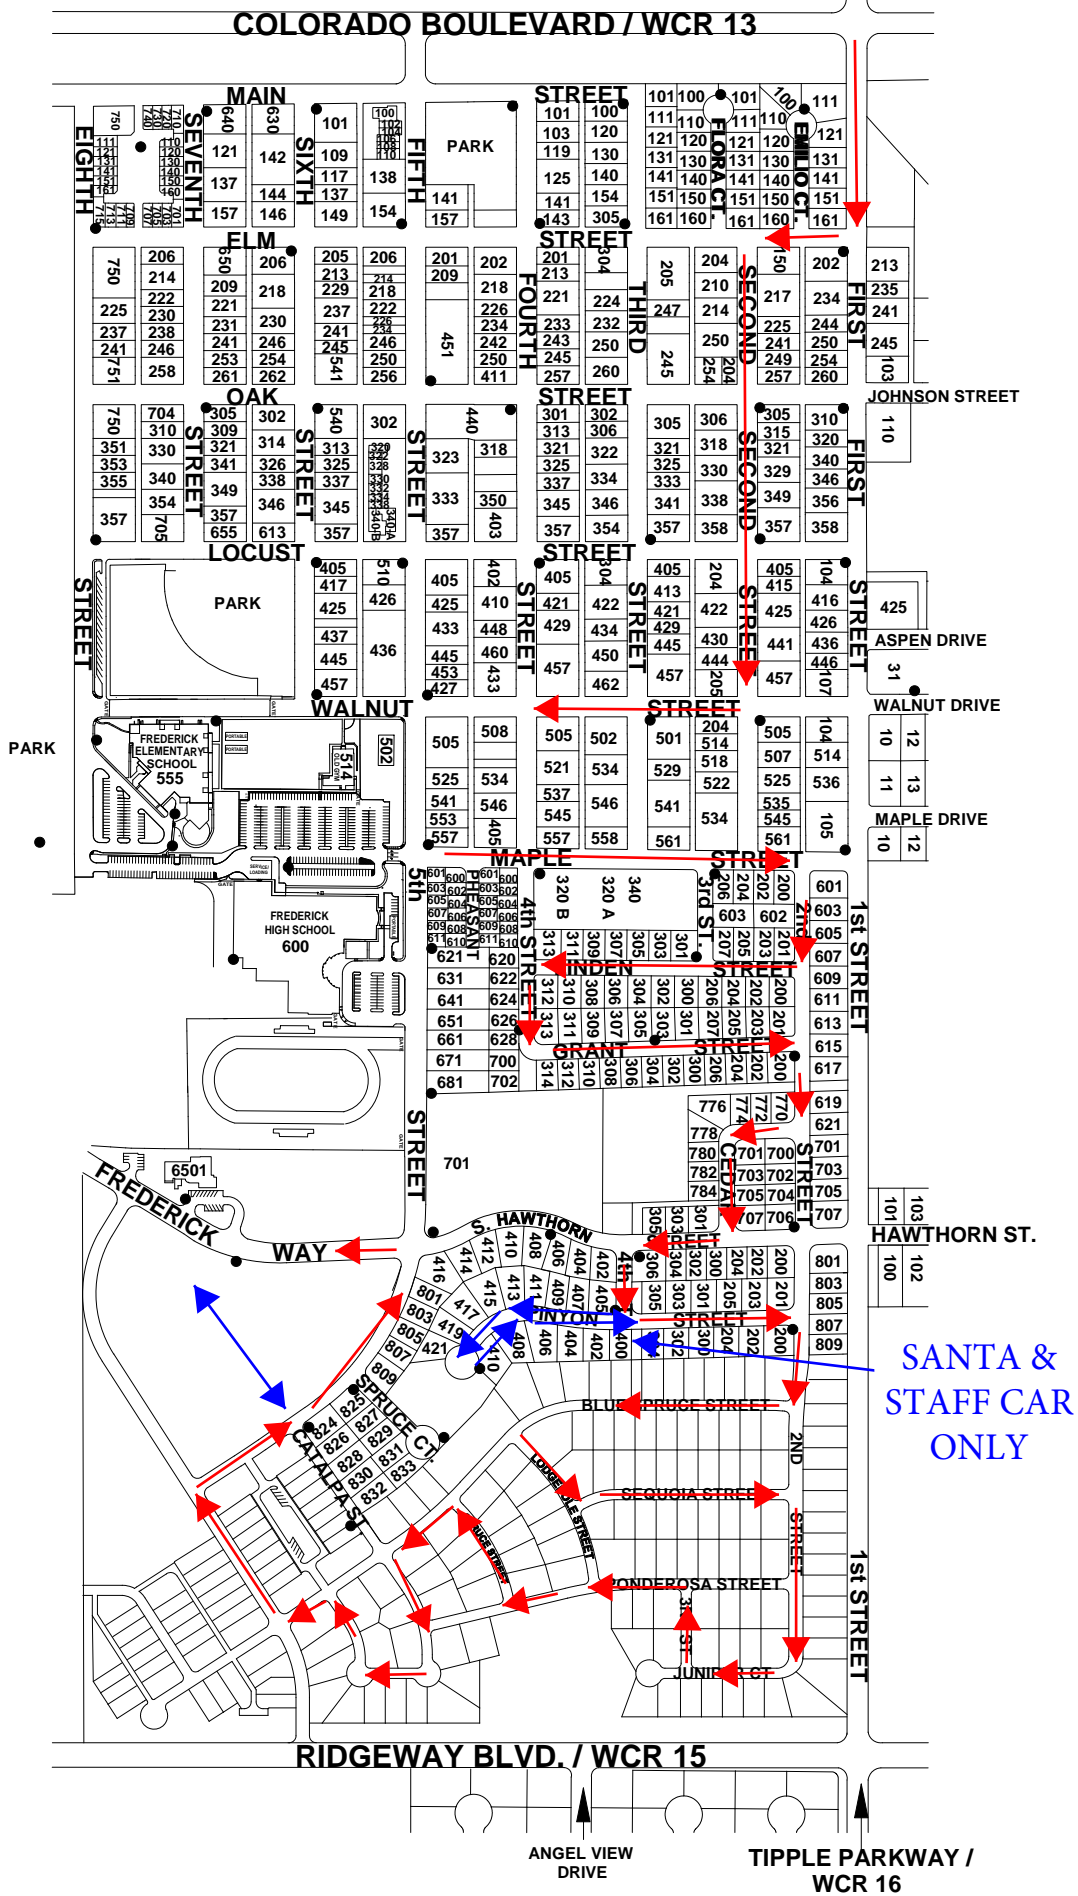

Old Town Frederick & Carriage Hills

TIPPLE PARKWAY /
WCR 16

12/21 B 1/3

ANGEL VIEW
DRIVE

TIPPLE PARKWAY /
WCR 16