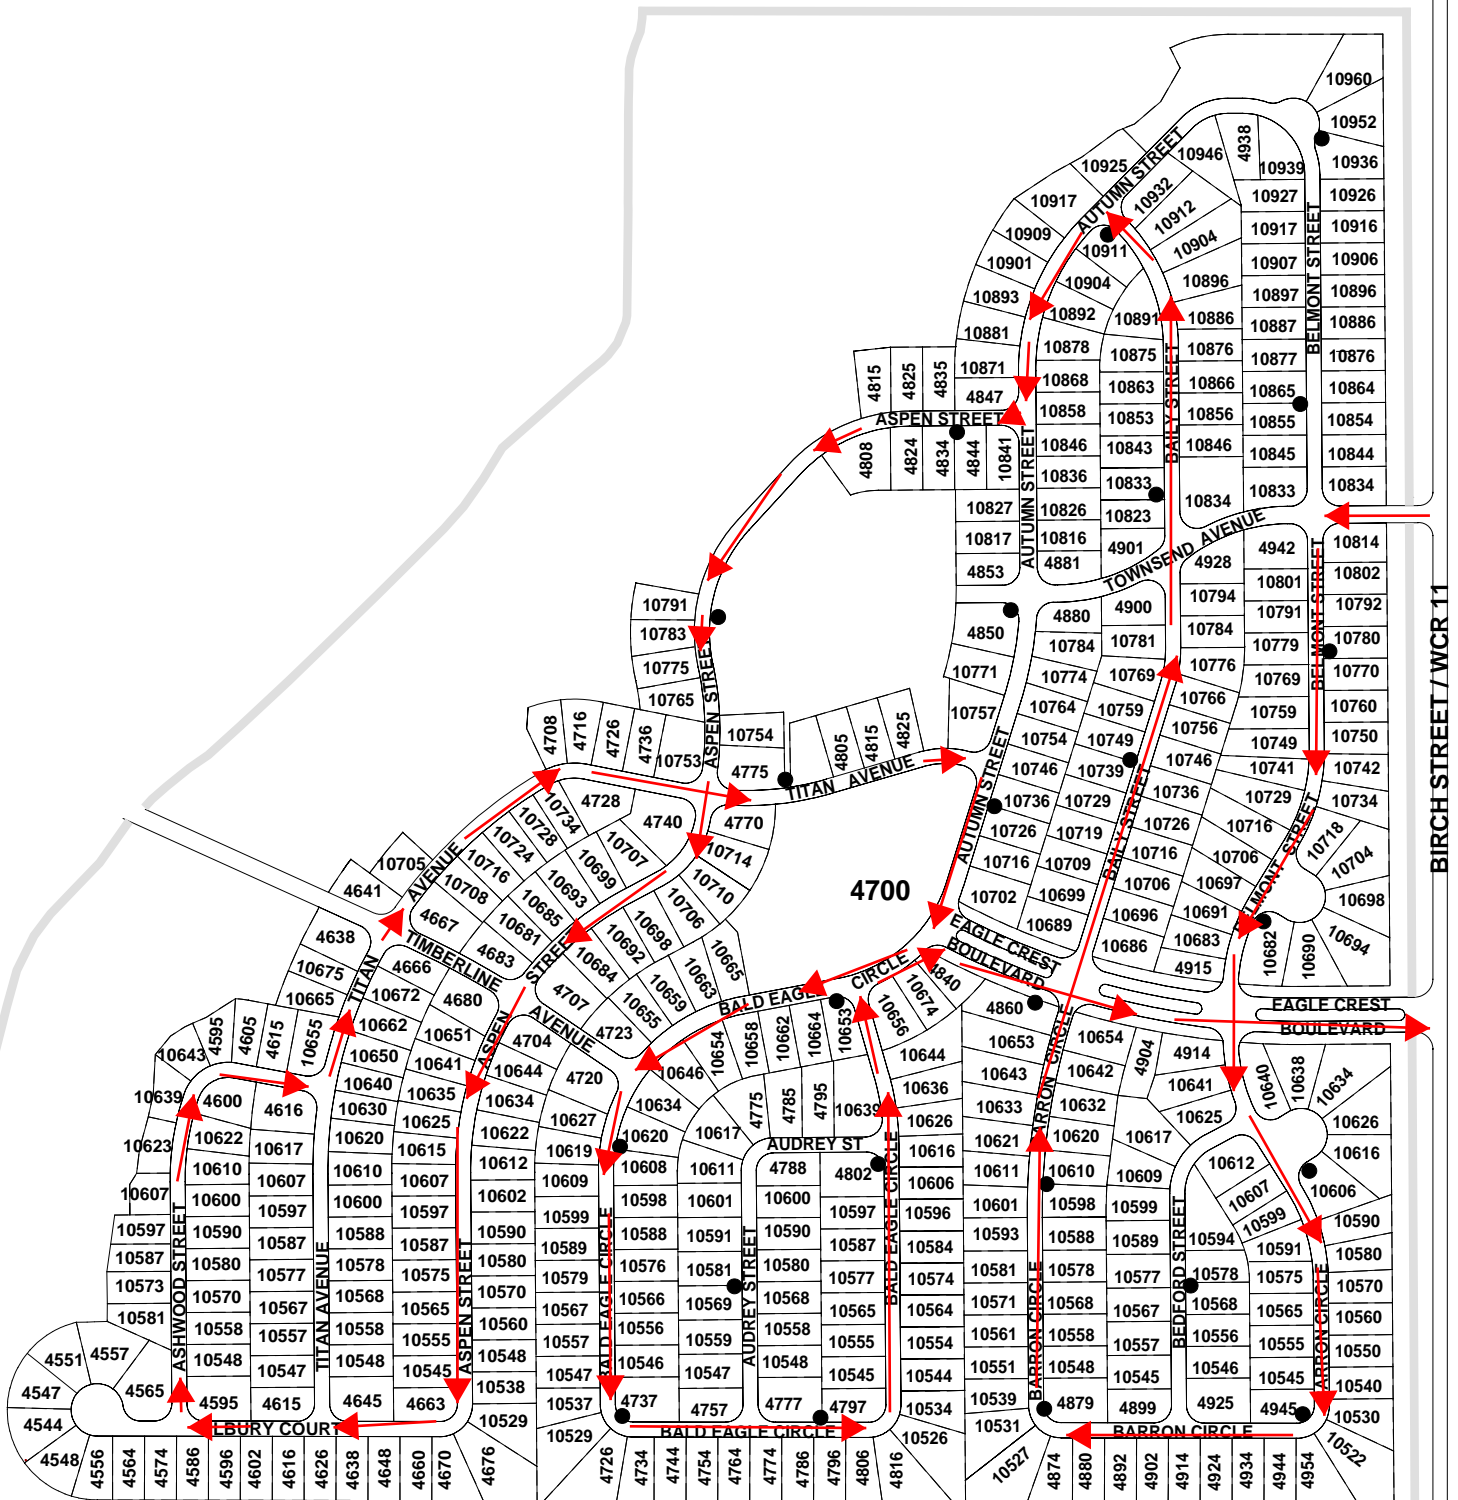

COAL RIDGE MIDDLE SCHOOL

EMERGENCY ACCESS

PARK

FIRESTONE BOULEVARD - WCR 24

FRONTIER STREET - WCR 15

# Old Town Frederick & Carriage Hills

TIPPLE PARKWAY /  
WCR 16

# Eagle Crest

# Monarch

12/21 C 2/3