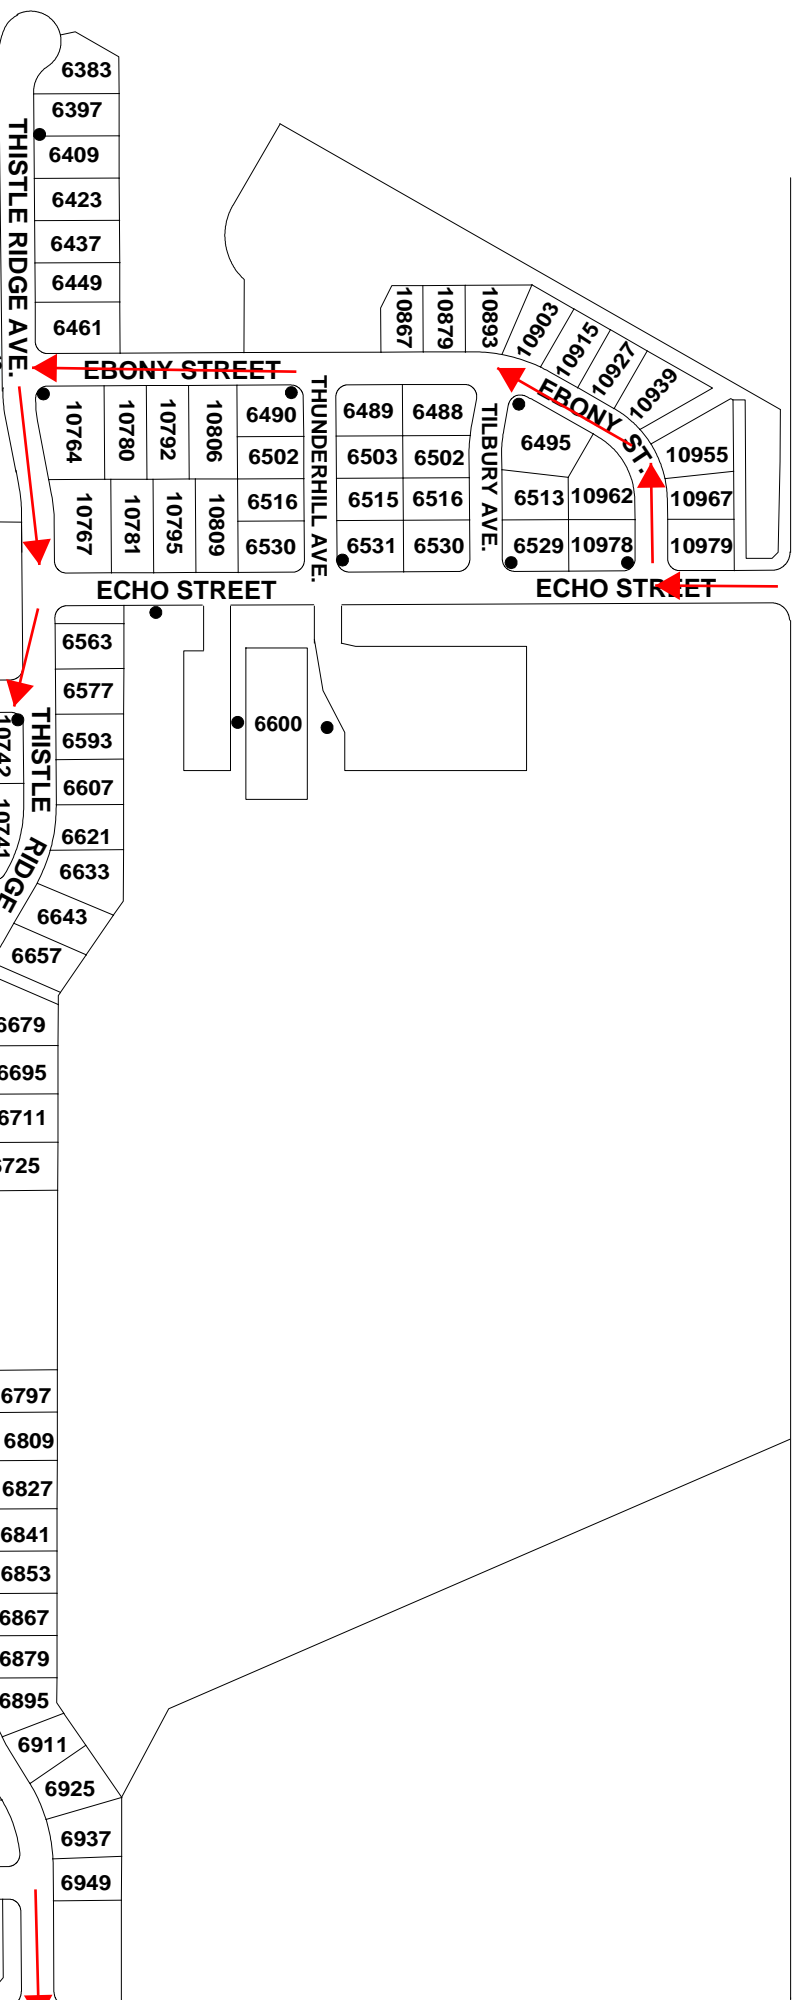

COAL RIDGE MIDDLE SCHOOL

EMERGENCY ACCESS

PARK

FIRESTONE BOULEVARD - WCR 24

FRONTIER STREET - WCR 15

# Ridgecrest and St. Vrain

# 12/21 A 2/2

WCR 13 / COLORADO BLVD.

# Old Town Frederick & Carriage Hills

TIPPLE PARKWAY /  
WCR 16