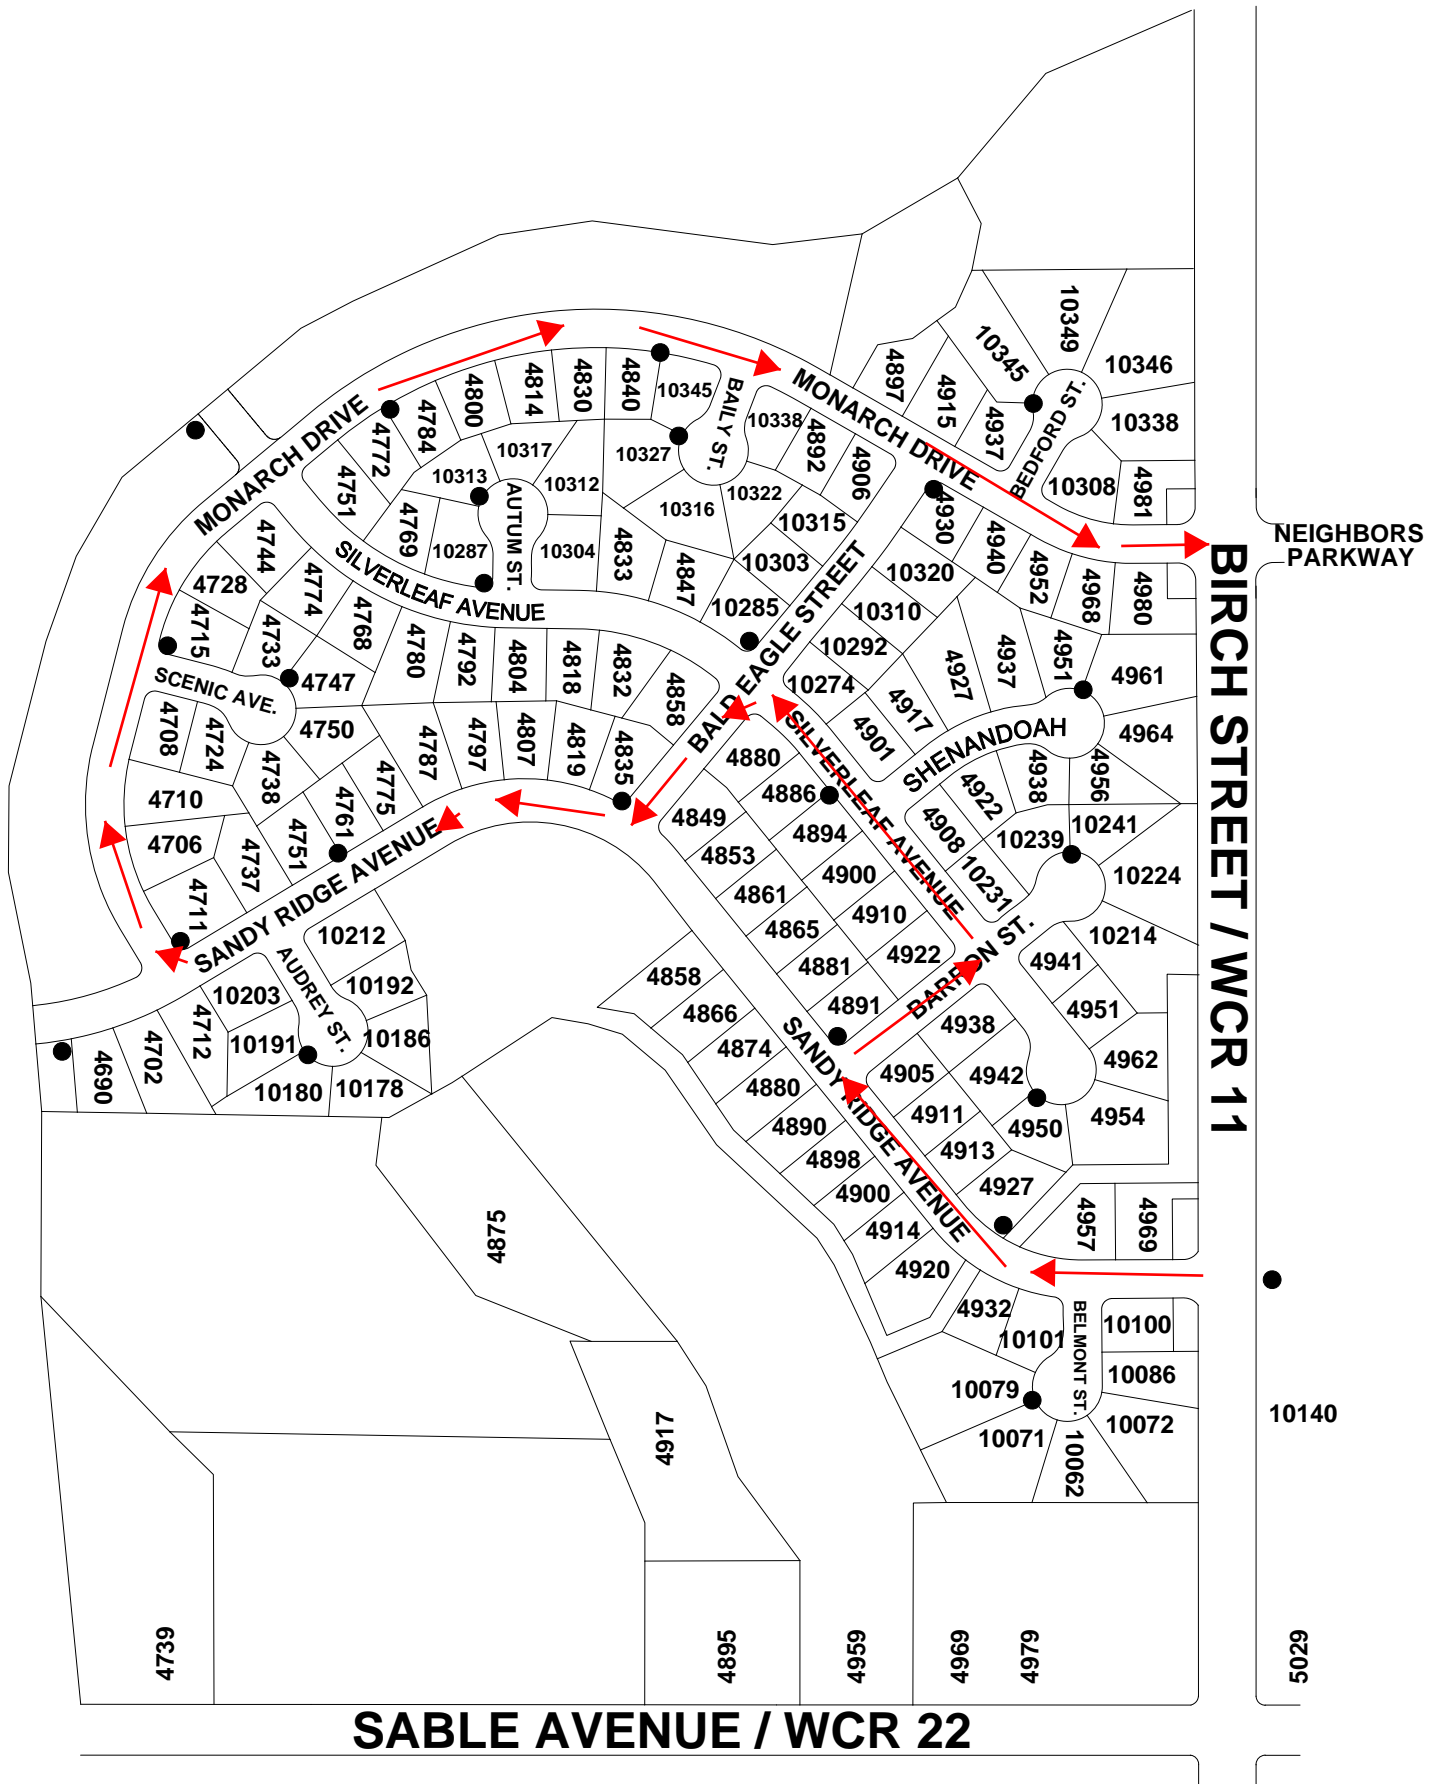

COAL RIDGE MIDDLE SCHOOL

EMERGENCY ACCESS

PARK

FIRESTONE BOULEVARD - WCR 24

FRONTIER STREET - WCR 15

# Eagle Crest

# 12/21 C 1/3

FIRESTONE BOULEVARD / WCR 24

# Monarch

12/21 C 2/3