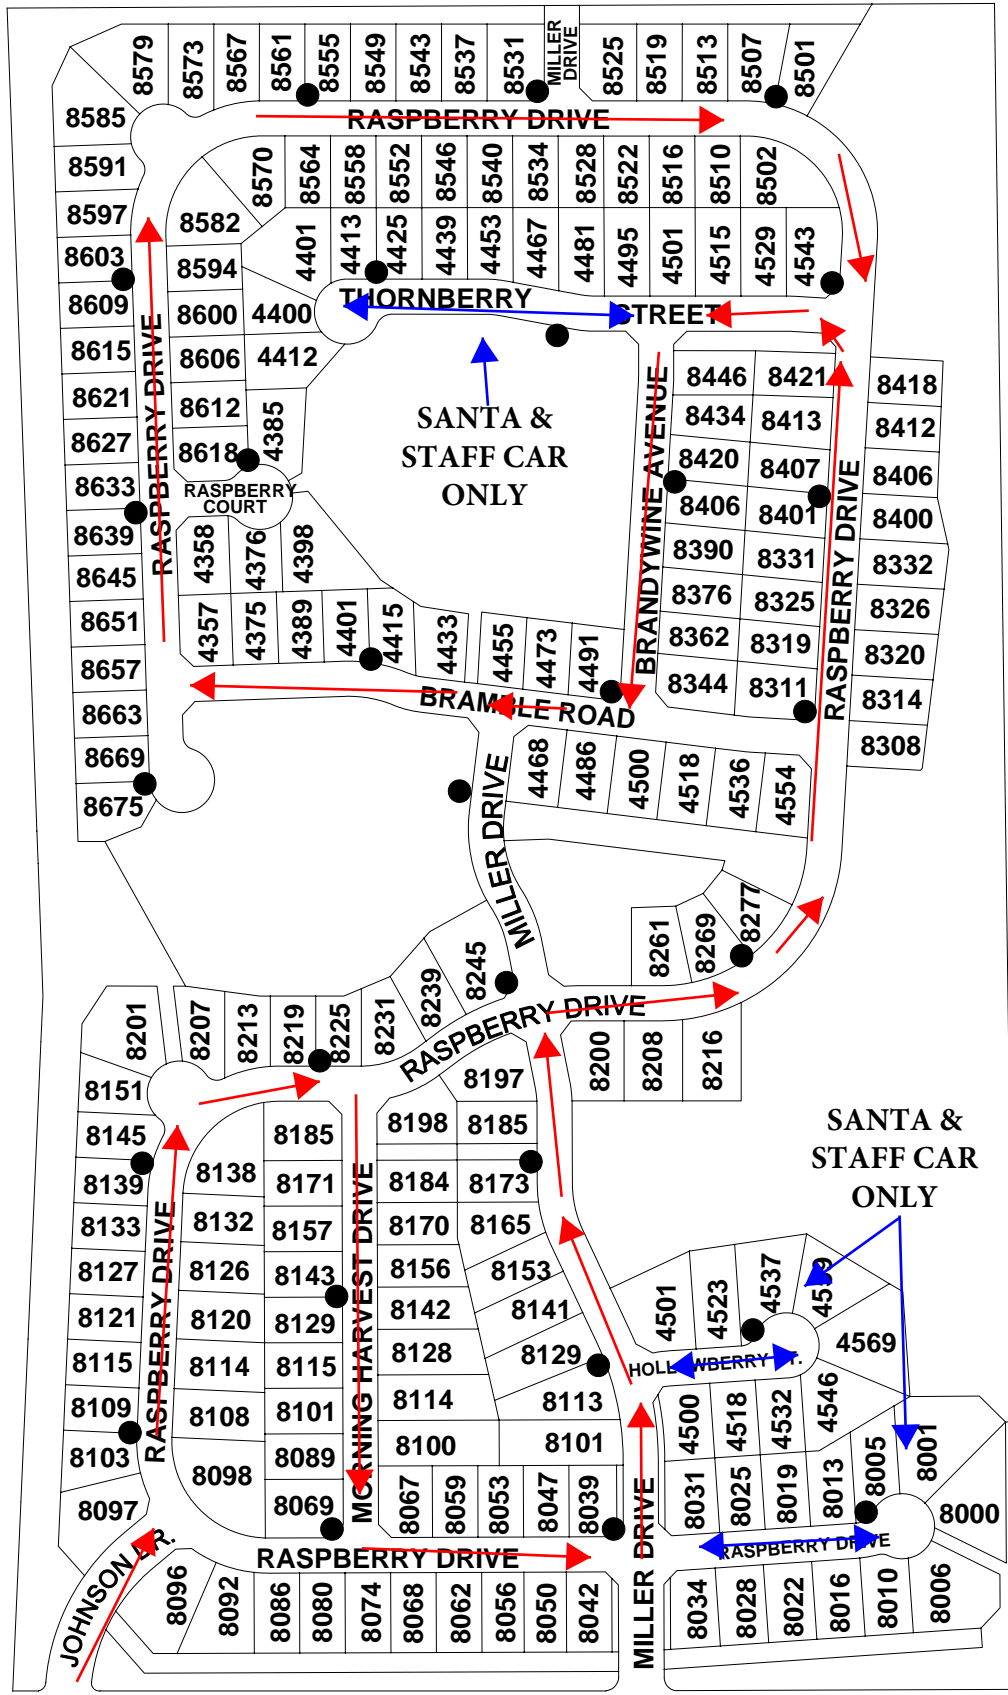

9875

9843

9733

9715

9629

9551

WCR 18

8546

GRAND MESA AVENUE

SANDPIPER

WELD COUNTY ROAD 20

VICTORIA CIRCLE

EMERGENCY ACCESS

BOBCAT STREET

MUSTANG DRIVE