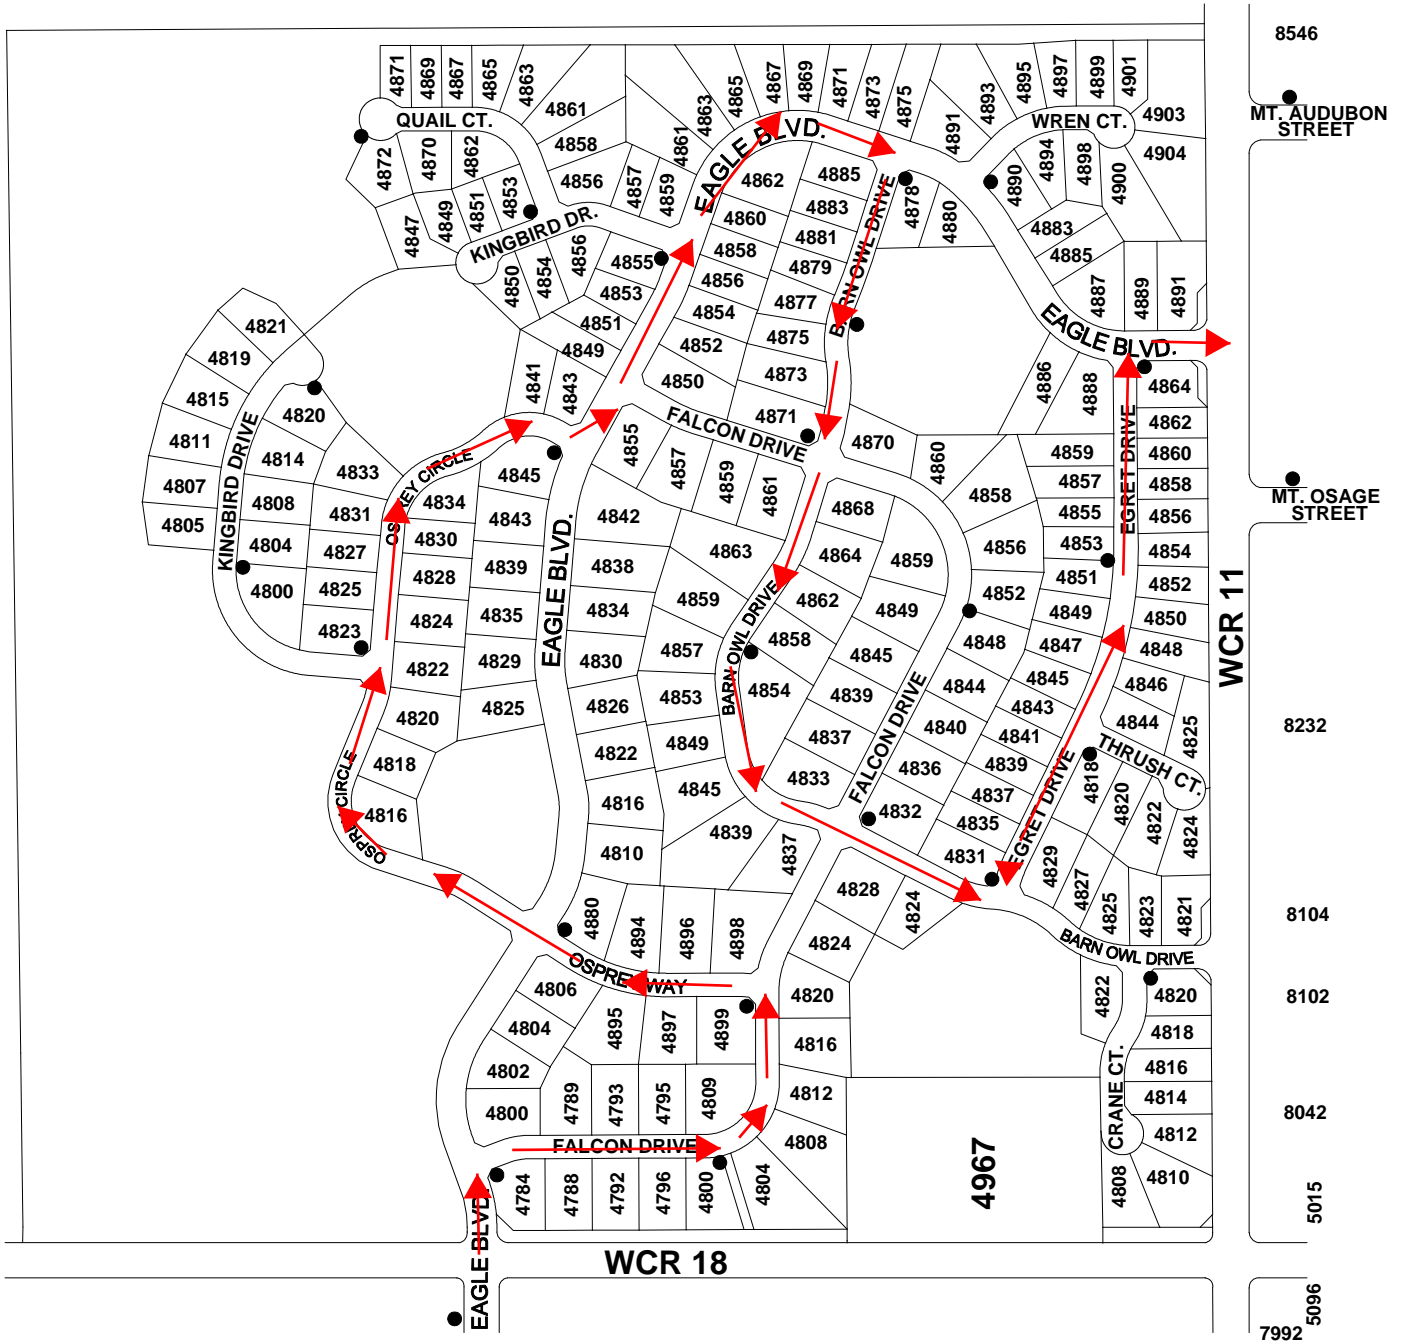

9875

9843

9733

9715

9629

9551

WCR 18

8546

GRAND MESA AVENUE

SANDPIPER

WELD COUNTY ROAD 20

VICTORIA CIRCLE

EMERGENCY ACCESS

BOBCAT STREET

MUSTANG DRIVE