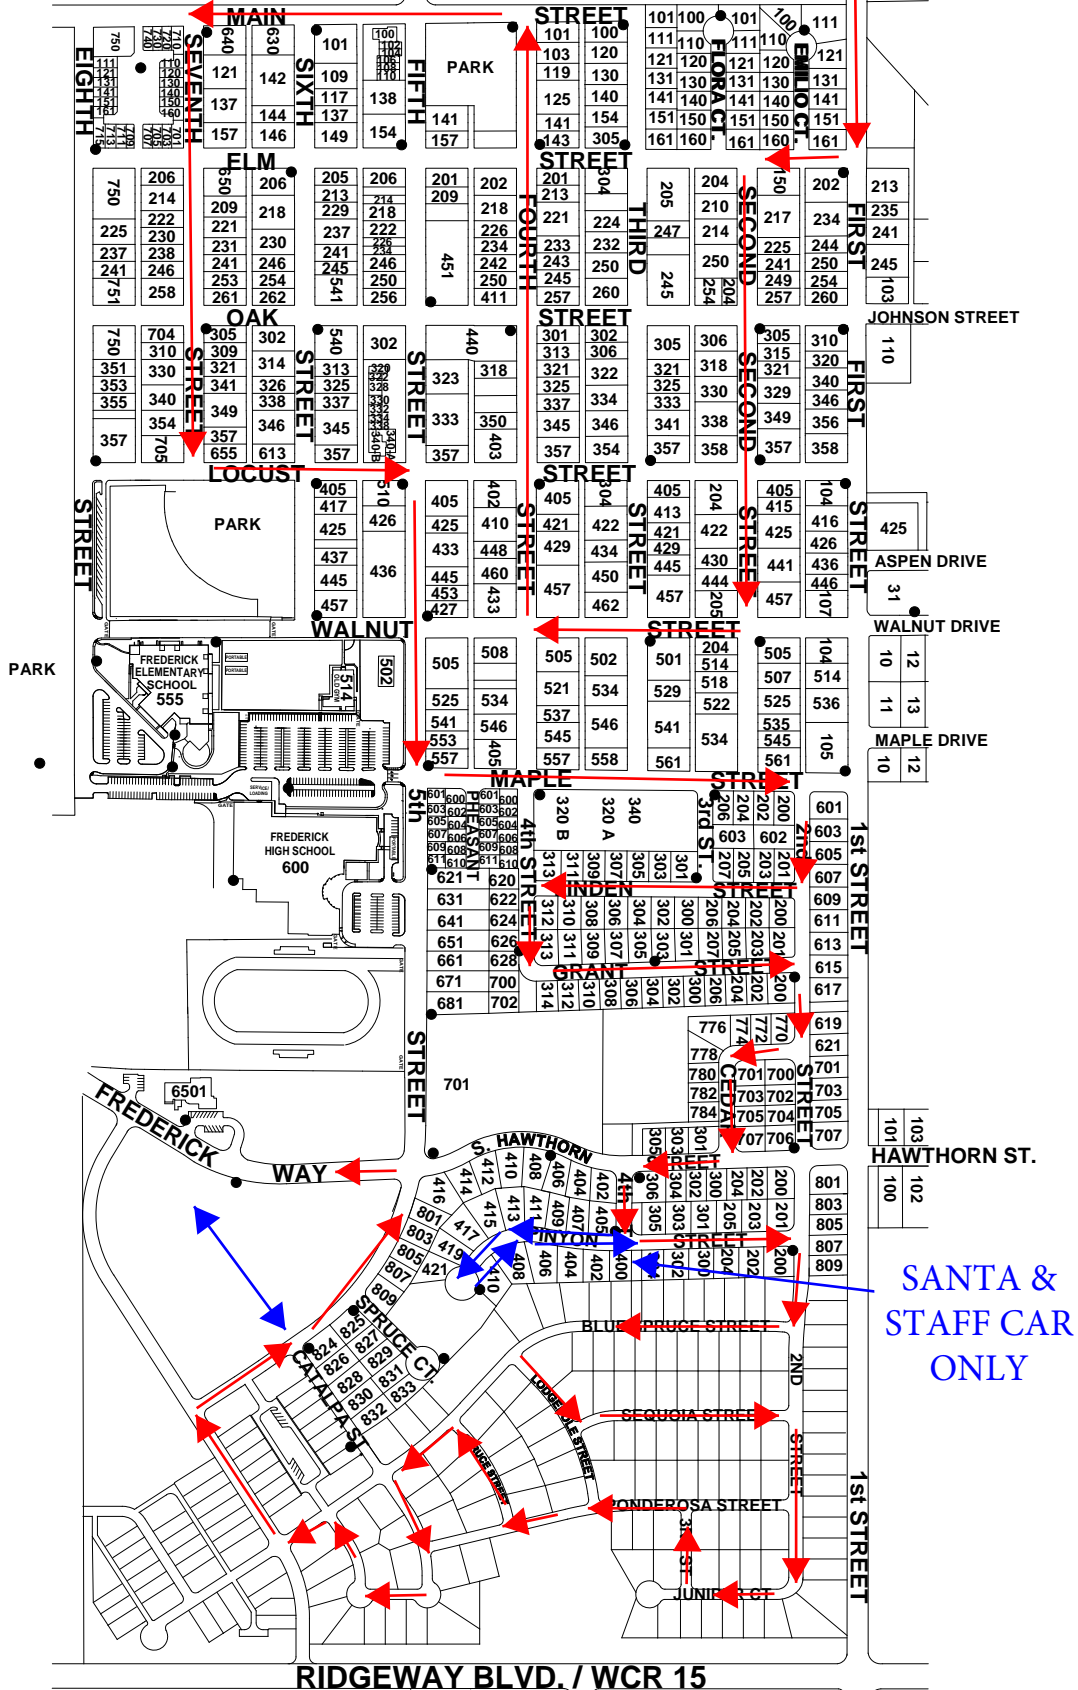

TIPPLE PARKWAY / WCR 16

# 12/15 A 1/3

COLORADO BOULEVARD / WCR 13

SANTA & STAFF CAR ONLY

RIDGEWAY BLVD. / WCR 15

ANGEL VIEW DRIVE

TIPPLE PARKWAY / WCR 16

GLEN CREIGHTON

COLORADO HIGHWAY 52

RIDGEWAY BOULEVARD / WCR 15

WCR 15

COLO. HIGHWAY 52

WCR 13 / COLORADO BLVD.

SANTA & STAFF CAR ONLY

SANTA & STAFF CAR ONLY

WCR 15 / FRONTIER STREET

12/15 C 2/2

FIRESTONE BOULEVARD / WCR 24