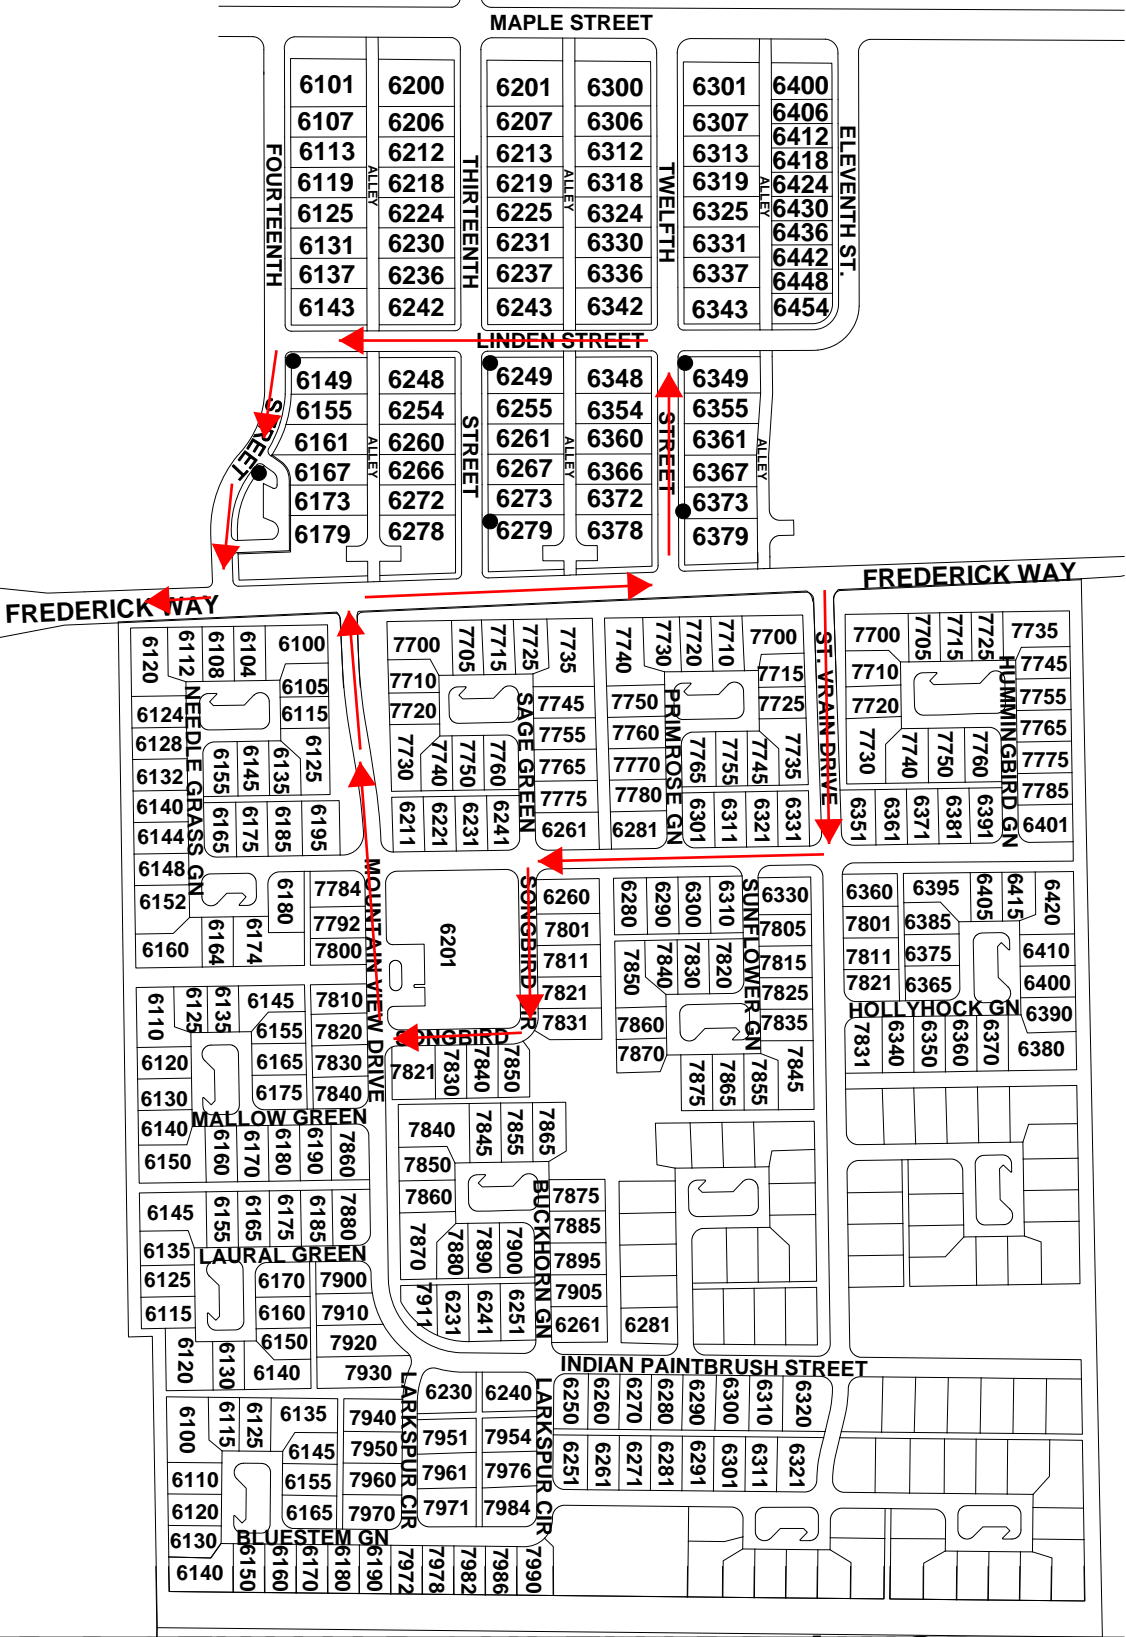

TIPPLE PARKWAY / WCR 16

# 12/15 A 1/3

COLORADO BOULEVARD / WCR 13

SANTA & STAFF CAR ONLY

RIDGEWAY BLVD. / WCR 15

ANGEL VIEW DRIVE

TIPPLE PARKWAY / WCR 16

GLEN CREIGHTON

COLORADO HIGHWAY 52

RIDGEWAY BOULEVARD / WCR 15

WCR 15

COLO. HIGHWAY 52

WCR 13 / COLORADO BLVD.

SANTA & STAFF CAR ONLY

SANTA & STAFF CAR ONLY

WCR 15 / FRONTIER STREET

12/15 C 2/2